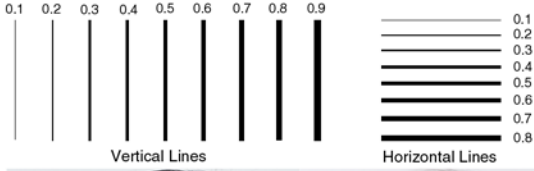

# Mottling

Text Quality: 6, 8, 10, 12 pt.  
LEN LEN LEN LEN

Text Quality: 6, 8, 10, 12 pt.  
LEN LEN LEN LEN

Intecolour Bleeding: 0.8, 0.3, 0.2, 0.1

INKS:  
Black: OEM HP 363  
Colours: OEM HP 363

Printer: HP Photosmart 8250  
Paper: HP Q5437A  
Mode: HP photo paper, Máx. 1200 ppp. EG, SN  
Date: 08.11.05 RC-973